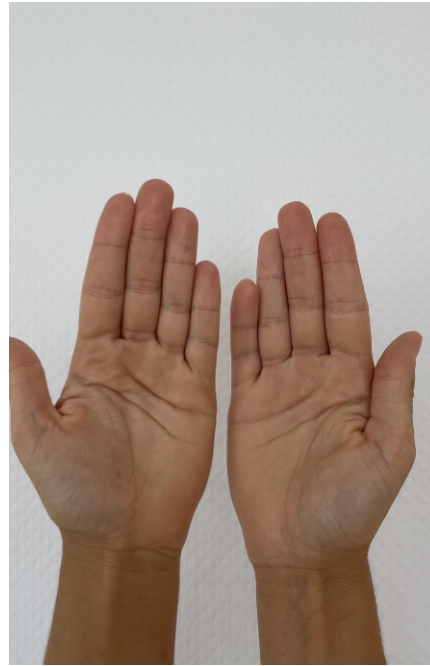

Katharina #370

Domicile:	Bremen (Bremen)
Hand length:	18 cm / 7.1"
Hand width including thumb:	10 cm / 3.9"
Back of hand circumference:	8 cm / 3.1"
Arm circumference:	16 cm / 6.3"
Fist circumference:	23 cm / 9.1"
Ring size:	57
Instagram:	1.100 Follower