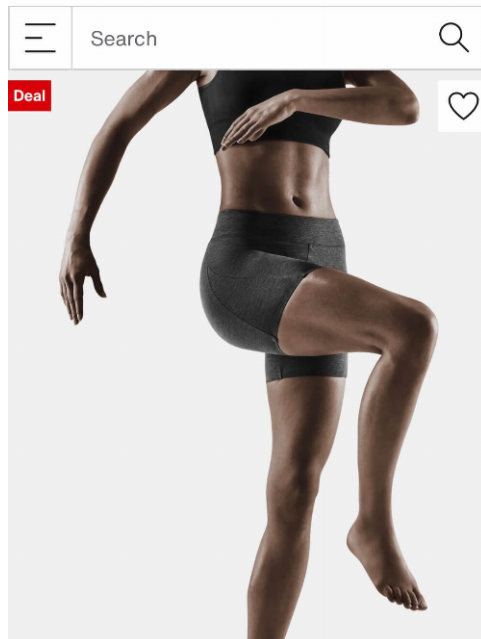

Lea #461

WIMA | Models GmbH
+49 (0) 173 7845031
info@wima-models.de
www.wima-models.de

WIMA | MODELS