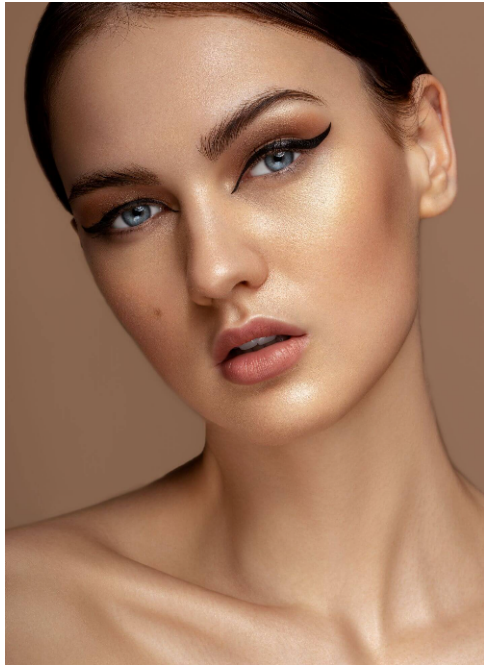

Bianca #615

WIMA | Models GmbH

+49 (0) 173 7845031

info@wima-models.de

www.wima-models.de

WIMA | MODELS