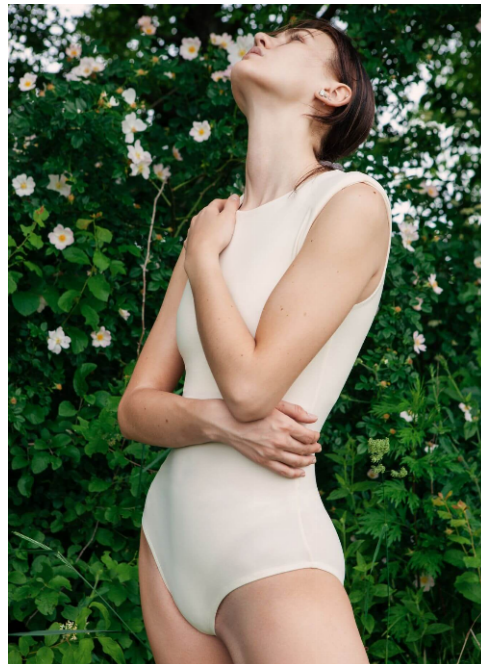

Bianca #615

WIMA | Models GmbH

+49 (0) 173 7845031

info@wima-models.de

www.wima-models.de

WIMA | MODELS