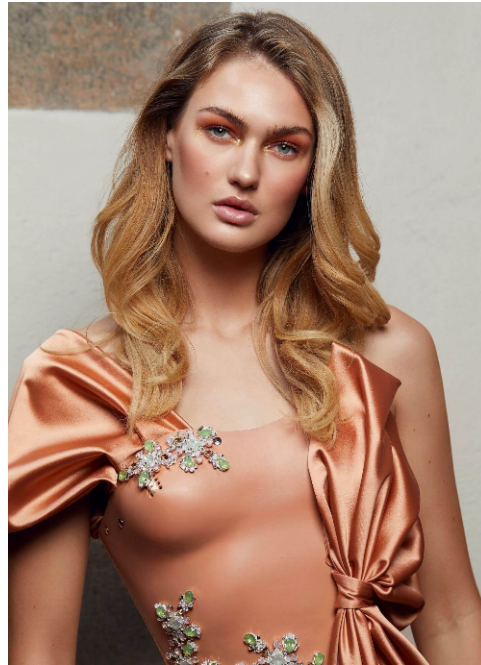

Bianca #615

WIMA | Models GmbH

+49 (0) 173 7845031

info@wima-models.de

www.wima-models.de

WIMA | MODELS