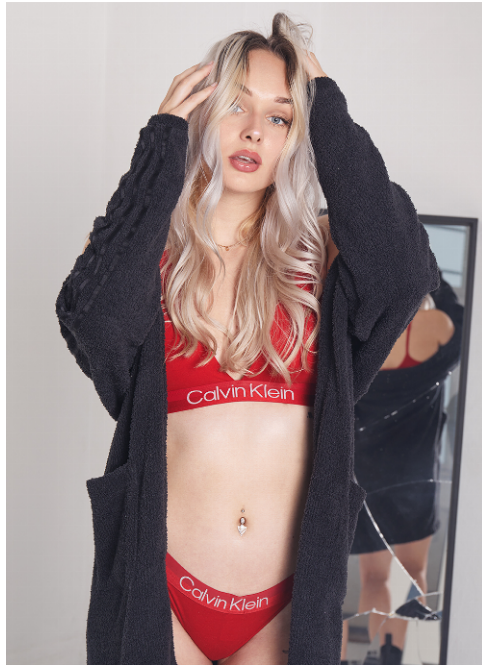

Emely #460

WIMA | Models GmbH
+49 (0) 173 7845031
info@wima-models.de
www.wima-models.de

WIMA | MODELS