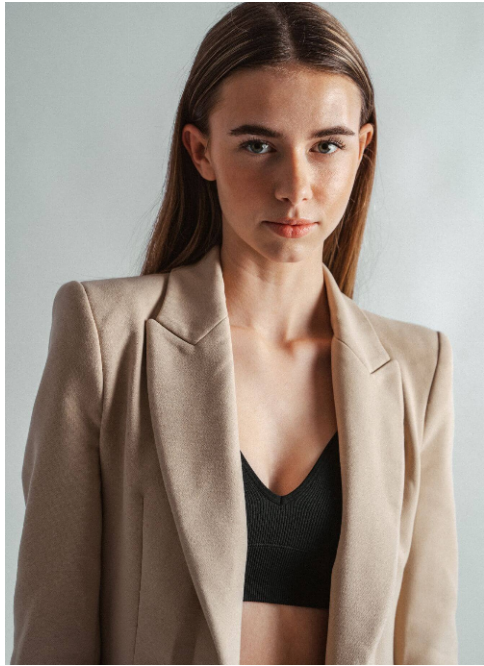

Lara #533

WIMA | Models GmbH

+49 (0) 173 7845031

info@wima-models.de

www.wima-models.de

WIMA | MODELS