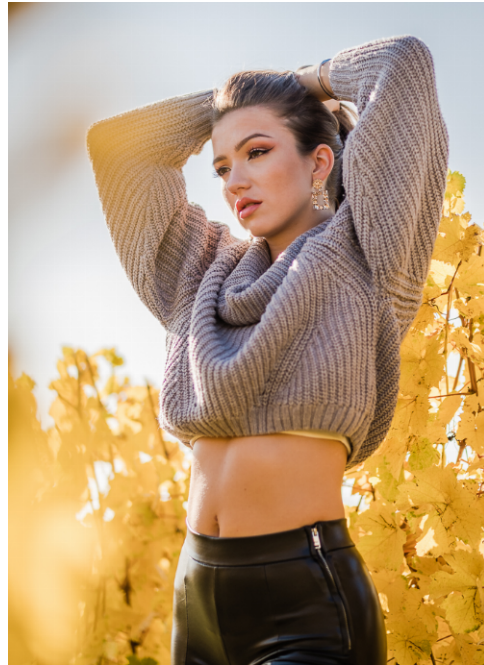

Madlyn #209

WIMA | Models GmbH

+49 (0) 173 7845031

info@wima-models.de

www.wima-models.de

WIMA | MODELS