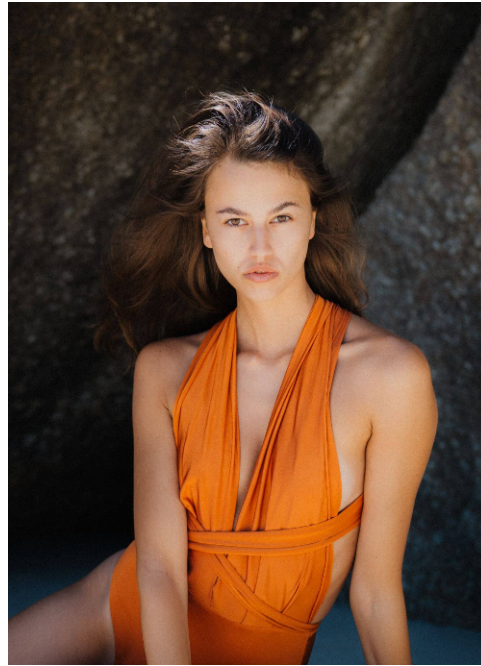

Selina Katharina #495

WIMA | Models GmbH

+49 (0) 173 7845031

info@wima-models.de

www.wima-models.de

WIMA | MODELS