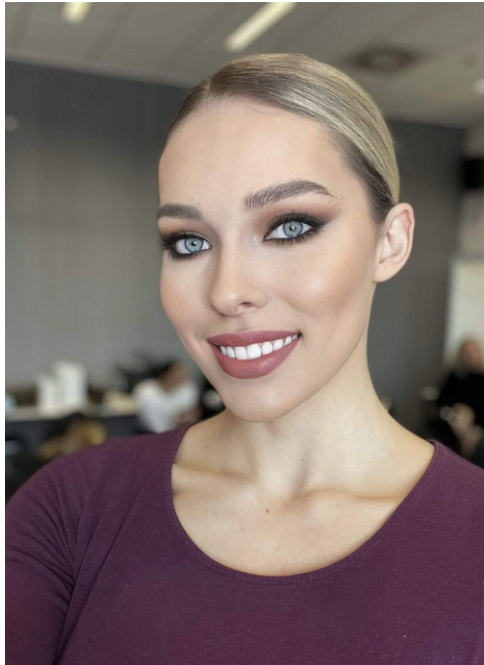

Tereza #424

WIMA | Models GmbH
+49 (0) 173 7845031
info@wima-models.de
www.wima-models.de

WIMA | MODELS