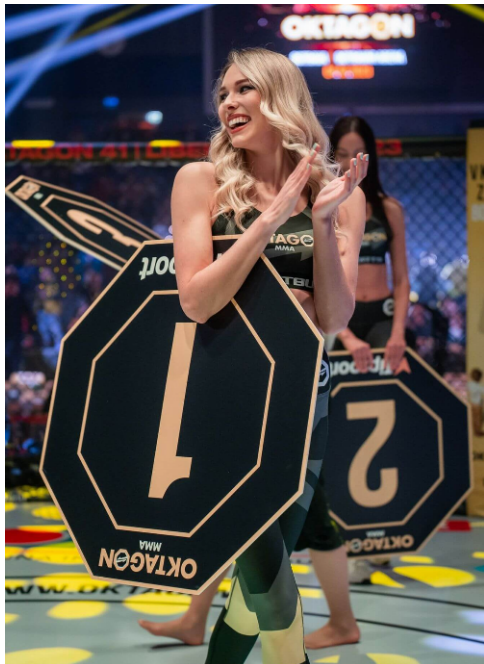

Tereza #424

WIMA | Models GmbH
+49 (0) 173 7845031
info@wima-models.de
www.wima-models.de

WIMA | MODELS