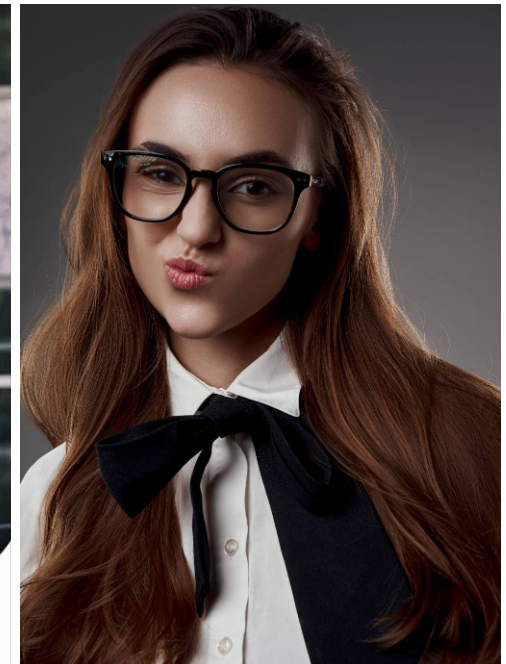

Freizeitliche Darstellung

Kann ich beruflich Games entwickeln?

Welche Berufe in der IT haben mit Spielen zu tun?

Frag dich schlau.
Der AMS Berufsinformat

Alles zu Karriere und Beruf
auf ams.at/berufsinformat

Freizeitliche Darstellung

Kann ich beruflich etwas gegen die Erderhitzung tun?

Was verdiene ich in einem Green Job?

Frag dich schlau.
Der AMS Berufsinformat

Alles zu Karriere und Beruf
auf ams.at/berufsinformat

Freizeitliche Darstellung

Wie kommt man eigentlich als Busfahrerin in die Arbeit?

Wer macht denn die Fahrpläne?

Frag dich schlau.
Der AMS Berufsinformat

Alles zu Karriere und Beruf
auf ams.at/berufsinformat