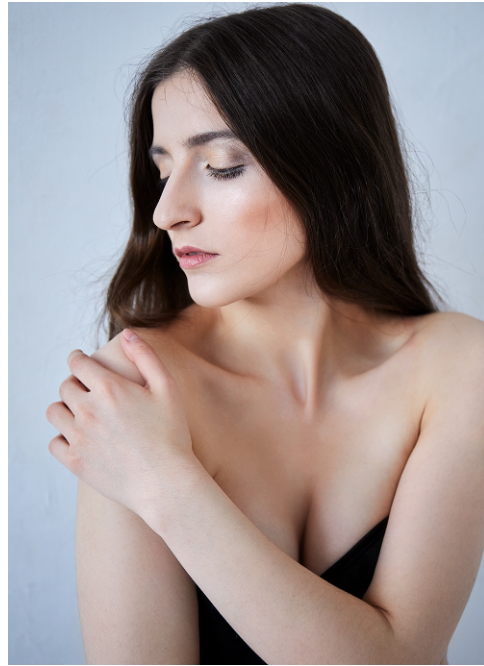

Hayret #298

WIMA | Models GmbH
+49 (0) 173 7845031
info@wima-models.de
www.wima-models.de

WIMA | MODELS