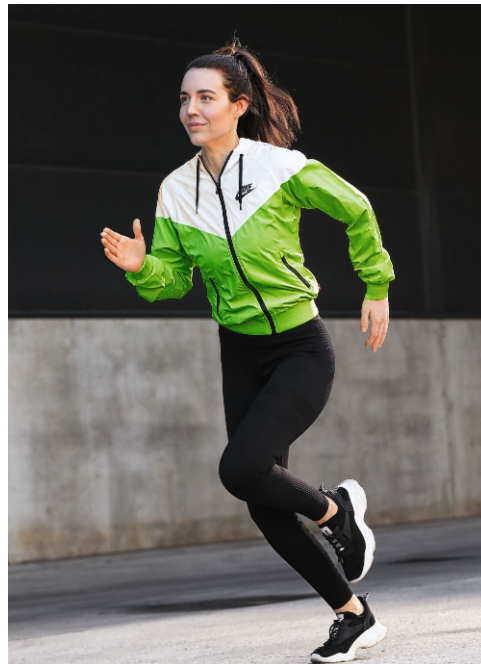

Alexandra #548

WIMA | Models GmbH
+49 (0) 173 7845031
info@wima-models.de
www.wima-models.de

WIMA | MODELS