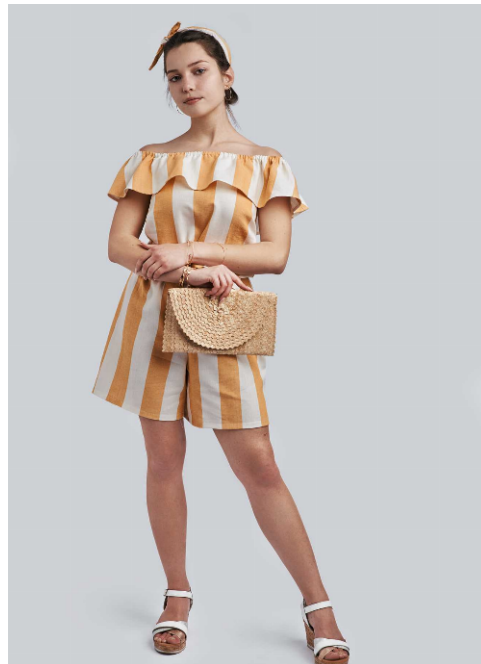

Amber #191

WIMA | Models GmbH

+49 (0) 173 7845031

info@wima-models.de

www.wima-models.de

WIMA | MODELS