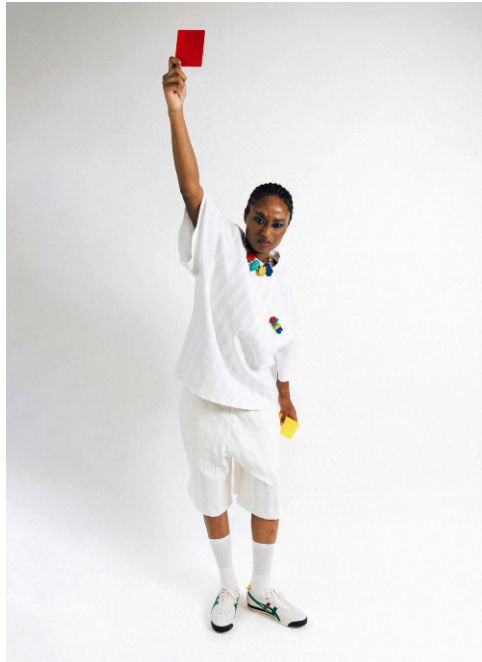

Djene #642

Hair color:	brown
Eye color:	brown
Height:	173 cm / 5' 8"
Clothing size:	34/36 EU / 8 UK / S
Shoe size:	40 EU/ 7 UK/ 9 US
Measurments:	80-63-87 cm / 31.5"-25"-34.5"
Domicile:	Essen

WIMA | MODELS