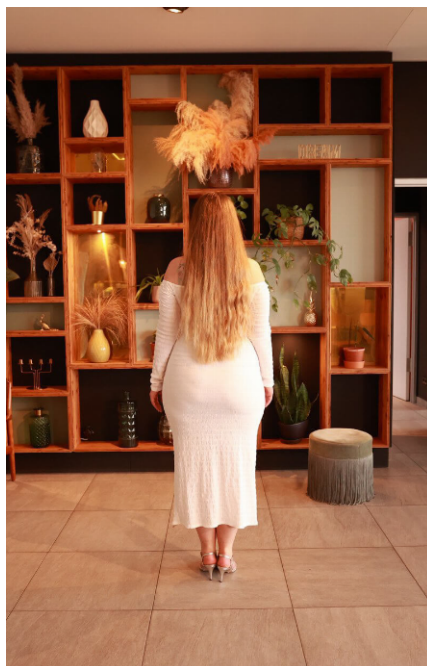

# Jessica #480

Languages: german, english  
Hair color: blonde  
Eye color: green  
Height: 174 cm / 5' 9"  
Clothing size: 48 EU / 20 UK / 4XL  
Shoe size: 39 EU/ 6 UK/ 8 US  
Measurements: 112-89-139 cm / 44"-35"-54.5"  
Domicile: Berlin (Berlin)