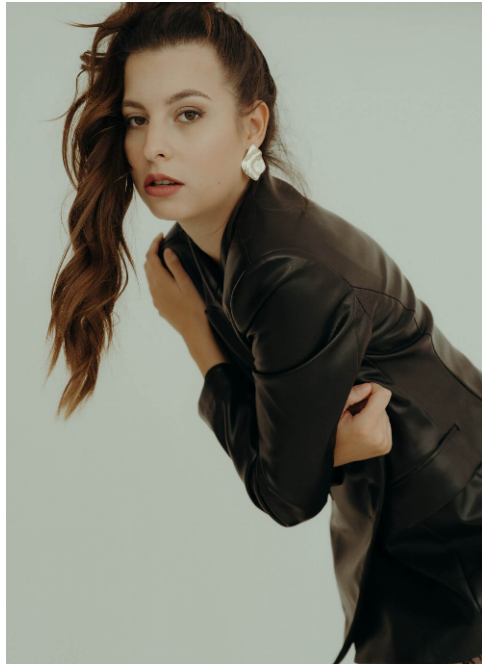

Selina #638

WIMA | Models GmbH

+49 (0) 173 7845031

info@wima-models.de

www.wima-models.de

WIMA | MODELS