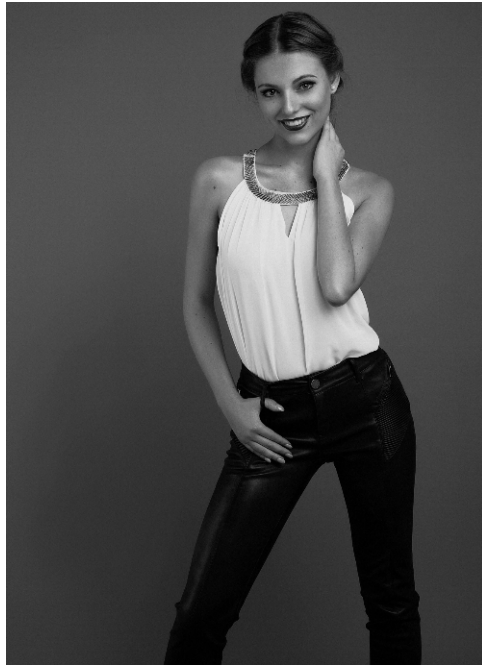

Vanessa #202

WIMA | Models GmbH
+49 (0) 173 7845031
info@wima-models.de
www.wima-models.de

WIMA | MODELS