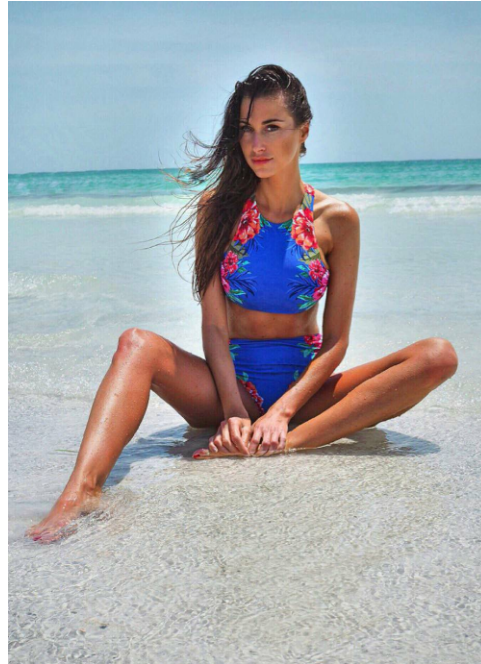

Claudia #032

WIMA | Models GmbH
+49 (0) 173 7845031
info@wima-models.de
www.wima-models.de

WIMA | MODELS